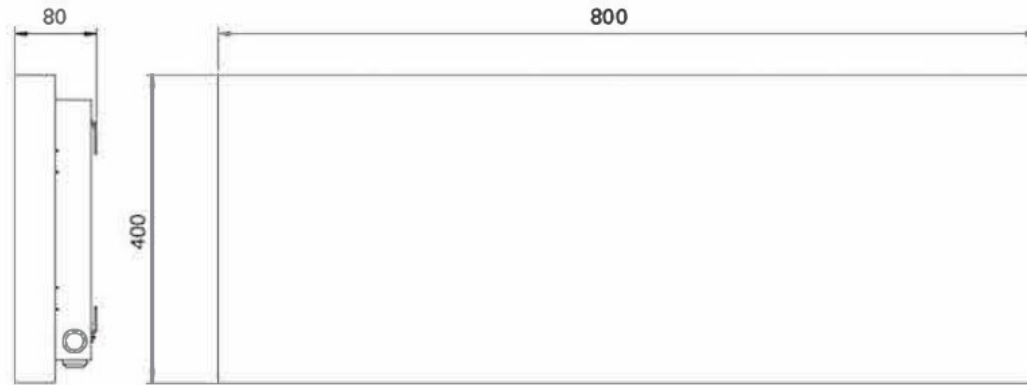

horizontal

vertical

+

DRAWN	2017-12-12	aquatica PLUMBING		
CHECKED				
QA		TITLE		
APPROVED		Sophia Electric Heaters		
		SIZE	DWG NO	REV
		C		
		SCALE		SHEET 1 OF 1