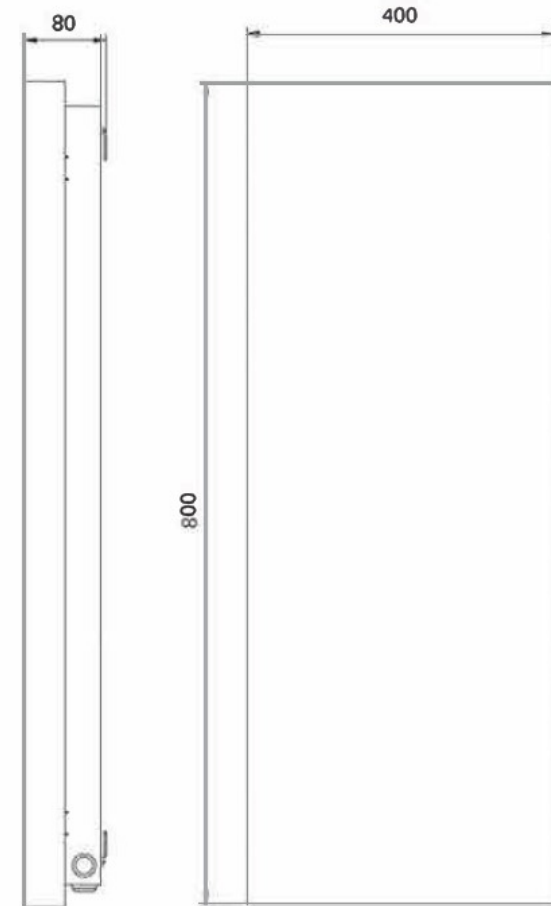

horizontal

vertical

+

DRAWN	2017-12-12	aquatica PLUMBING		
CHECKED				
QA		TITLE		
APPROVED		Sophia Electric Heaters		
		SIZE	DWG NO	REV
		C		
		SCALE		SHEET 1 OF 1